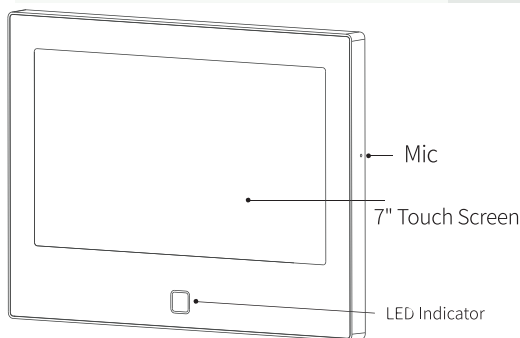

Examples of accessories

Smart Security Panel Kit

Schütz

Excellence through Innovation

1 Jahr kostenlose Garantie

App Store

Google Play

Web Link