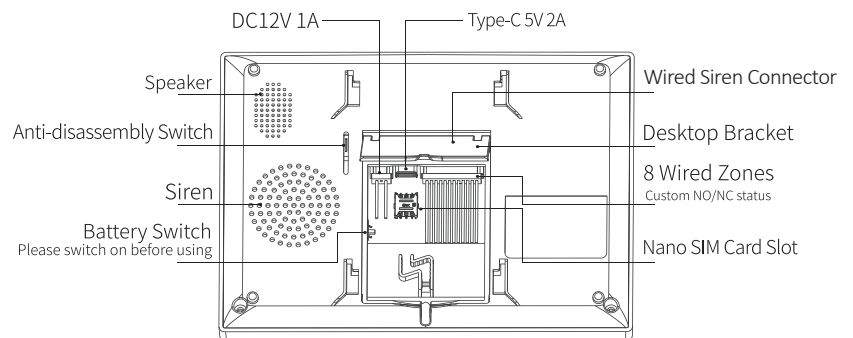

Shield 7

Shield Series Alarm System
schutz-tech.com

Schütz
Premium Qualität

- 7-inch IPS full-color display
- 5000mAh Libattery, standby time is 32 hrs
- 1024X600 high resolution screen
- Wireless connection + 8 wired zones
- Type-C power port + 2 pin 12V power input slot for project installation
- Louder siren
- Support up to 200 accessories
- Two-way calls function
- 5 groups of preset alarm calls
- Low battery alarm
- Support anti-dismantling alarm
- Support Smart Life APP
- Support Amazon Alexa
- Support Google Assistant
- 600MHz high-speed smart chip
- Built-in 10 languages

Technical Parameter

• Power supply	DC12V 1A external cable DC5V 2A Type-C USB
• Built-in battery	3.7V 5000mAh lithium battery
• Working power consumption	<5W
• Working temperature	-10°C~+50°C
• Relative humidity	<95% (no condensation)
• Wireless parameters	433MHz
• WiFi	2.412Ghz to 2.484Ghz < 20dBm
• Bluetooth Working frequency	2402MHz to 2480MHz < 20dBm
• Wired Defense Zone	8
• Mobile standard	2G
• WiFi standard	IEEE802.11b/g/n 2.4GHz
• Product size	183x135x18mm

Led Connector

Color	Panel status
Red	Alarming
Yellow	Armed
Green	Disarmed

Flashing	Panel status
Yellow/Green	Delay Arming
Red/Green	Delay Alarming

Examples of accessories

Smart Security Panel Kit

Schütz

Excellence through Innovation