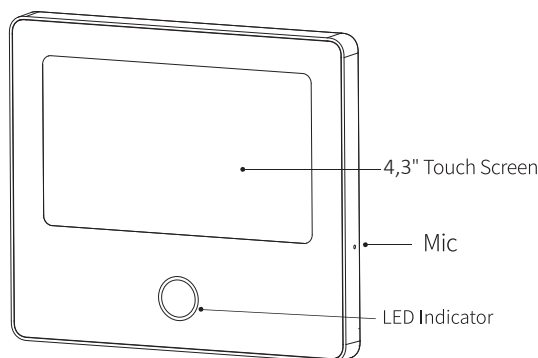

- 4.3-inch IPS full-color display
- 5000mAh Libattery, standby time is 32 hrs
- Wireless connection
- Type-C power port + 2 pin 12V power input slot for project installation
- Louder siren
- Support up to 200 accessories
- Two-way calls function
- 5 groups of preset alarm calls
- Low battery alarm
- Support anti-dismantling alarm
- Support Smart Life APP
- Support Amazon Alexa
- Support Google Assistant
- 600MHz high-speed smart chip
- Built-in 10 languages

### Technical Parameter

• Power supply	DC5V 2A Type-C USB
• Built-in battery	3.7V 5000mAh lithium battery
• Working power consumption	<5W
• Working temperature	-10°C~+50°C
• Relative humidity	<95% (no condensation)
• Wireless parameters	433MHz
• WiFi	2.412Ghz to 2.484Ghz < 20dBm
• Bluetooth Working frequency	2402MHz to 2480MHz < 20dBm
• Mobile standard	2G
• WiFi standard	IEEE802.11b/g/n 2.4GHz
• Product size	105x120x15,5mm

### Led Connector

Color	Panel status
Red	Alarming
Yellow	Armed
Green	Disarmed

Flashing	Panel status
Yellow/Green	Delay Arming
Red/Green	Delay Alarming