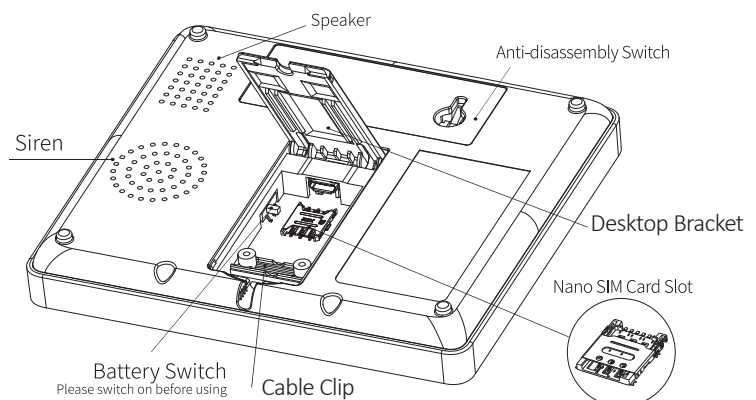

- 4.3-inch IPS full-color display
- 5000mAh Libattery, standby time is 32 hrs
- Wireless connection
- Type-C power port + 2 pin 12V power input slot for project installation
- Louder siren
- Support up to 200 accessories
- Two-way calls function
- 5 groups of preset alarm calls
- Low battery alarm
- Support anti-dismantling alarm
- Support Smart Life APP
- Support Amazon Alexa
- Support Google Assistant
- 600MHz high-speed smart chip
- Built-in 10 languages

### Technical Parameter

• Power supply	DC5V 2A Type-C USB
• Built-in battery	3.7V 5000mAh lithium battery
• Working power consumption	<5W
• Working temperature	-10°C~+50°C
• Relative humidity	<95% (no condensation)
• Wireless parameters	433MHz
• WiFi	2.412Ghz to 2.484Ghz < 20dBm
• Bluetooth Working frequency	2402MHz to 2480MHz < 20dBm
• Mobile standard	2G
• WiFi standard	IEEE802.11b/g/n 2.4GHz
• Product size	105x120x15,5mm

### Led Connector

Color	Panel status
Red	Alarming
Yellow	Armed
Green	Disarmed

Flashing	Panel status
Yellow/Green	Delay Arming
Red/Green	Delay Alarming