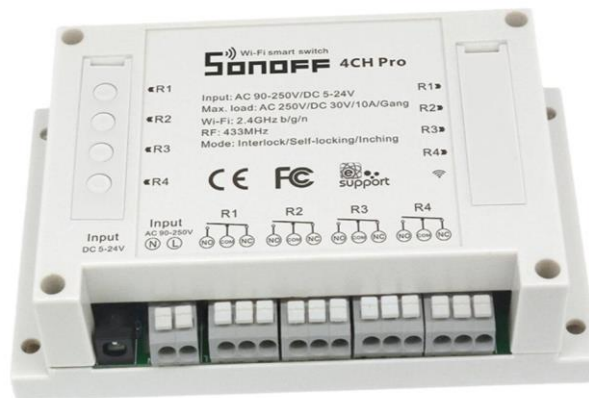

### SONOFF 4CH/PRO

Le Sonoff 4CH Pro est la version évoluée du Sonoff 4CH, ce module comme les autres modules de la gamme est fourni avec l'application mobile Ewelink disponible sous iOS et Android.

### Features

- Turn on/off 4 home appliances remotely
- Supports switching among inching/interlock/self-locking modes
- Device status's synchronously display
- Scheduled/Countdown timers
- Share control
- Supports setting power on status
- 433MHz RF Remote control
- Works with Amazon Echo, Echo Dot, Amazon Tap
- Works with Google Home, Google Nest
- Works with IFTTT

### Specifications

- Voltage Range: 90-250V AC (50/60Hz) / 5-24V DC
- Max Current: 10A/gang
- Max Power: 2200W/gang
- Wireless Frequency: WiFi 2.4GHz
- Wireless Standard: 802.11 b/g/n & 433.92MHz
- Security Mechanism: WPA-PSK/WPA2-PSK
- Enclosure Material: Fire-retardant ABS V0
- Gang: 4
- Dimension : 145\*90\*40 (mm)
- Operating Temperature (recommended): 0°C-40°C(32°F-104°F)
- Operating Humidity: 5%-90%RH, Non-condensing